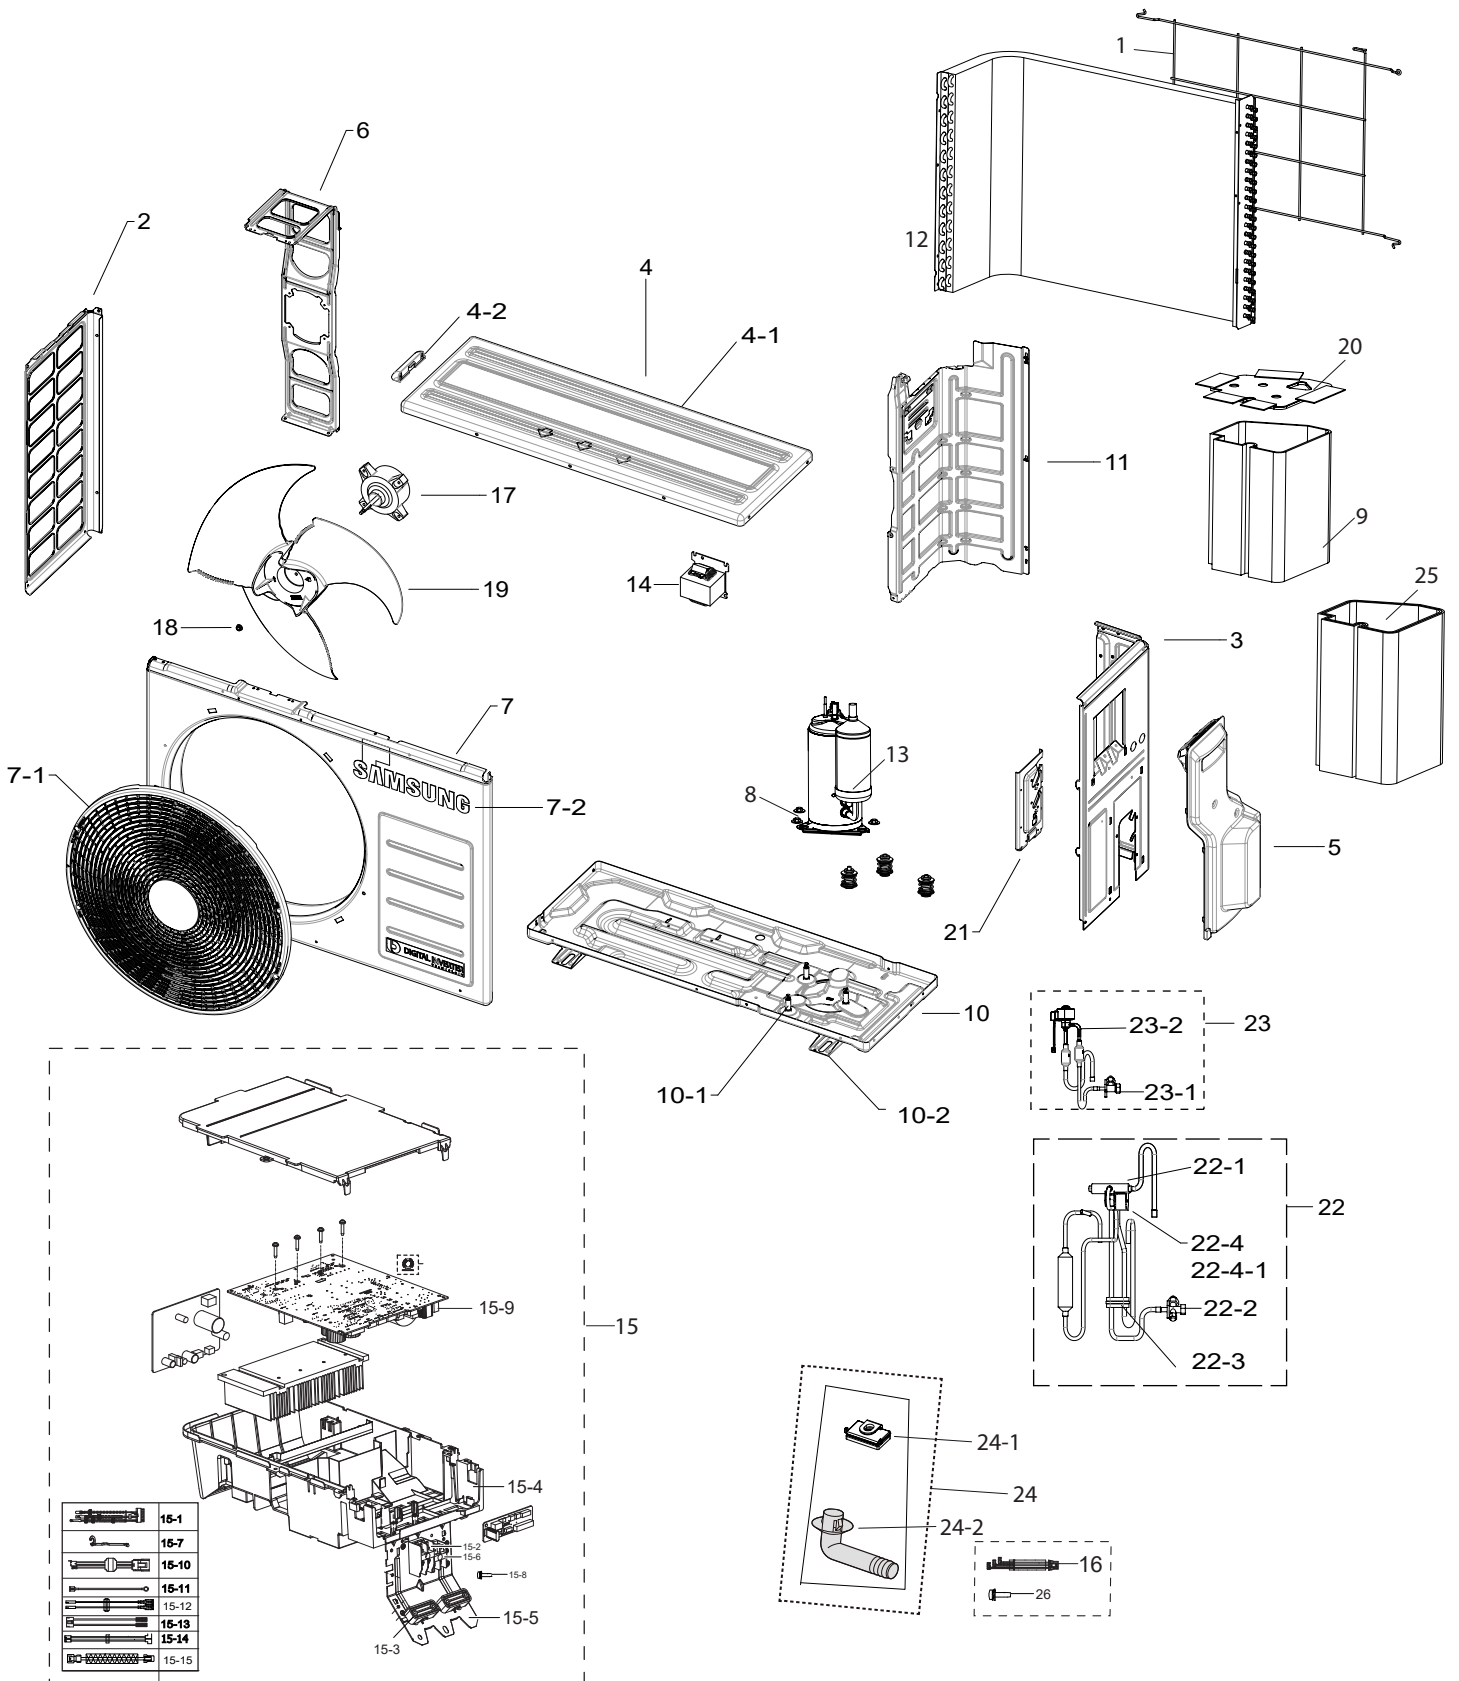

OUTDOOR UNIT

Parts List

AR18TXFCAWKXEU