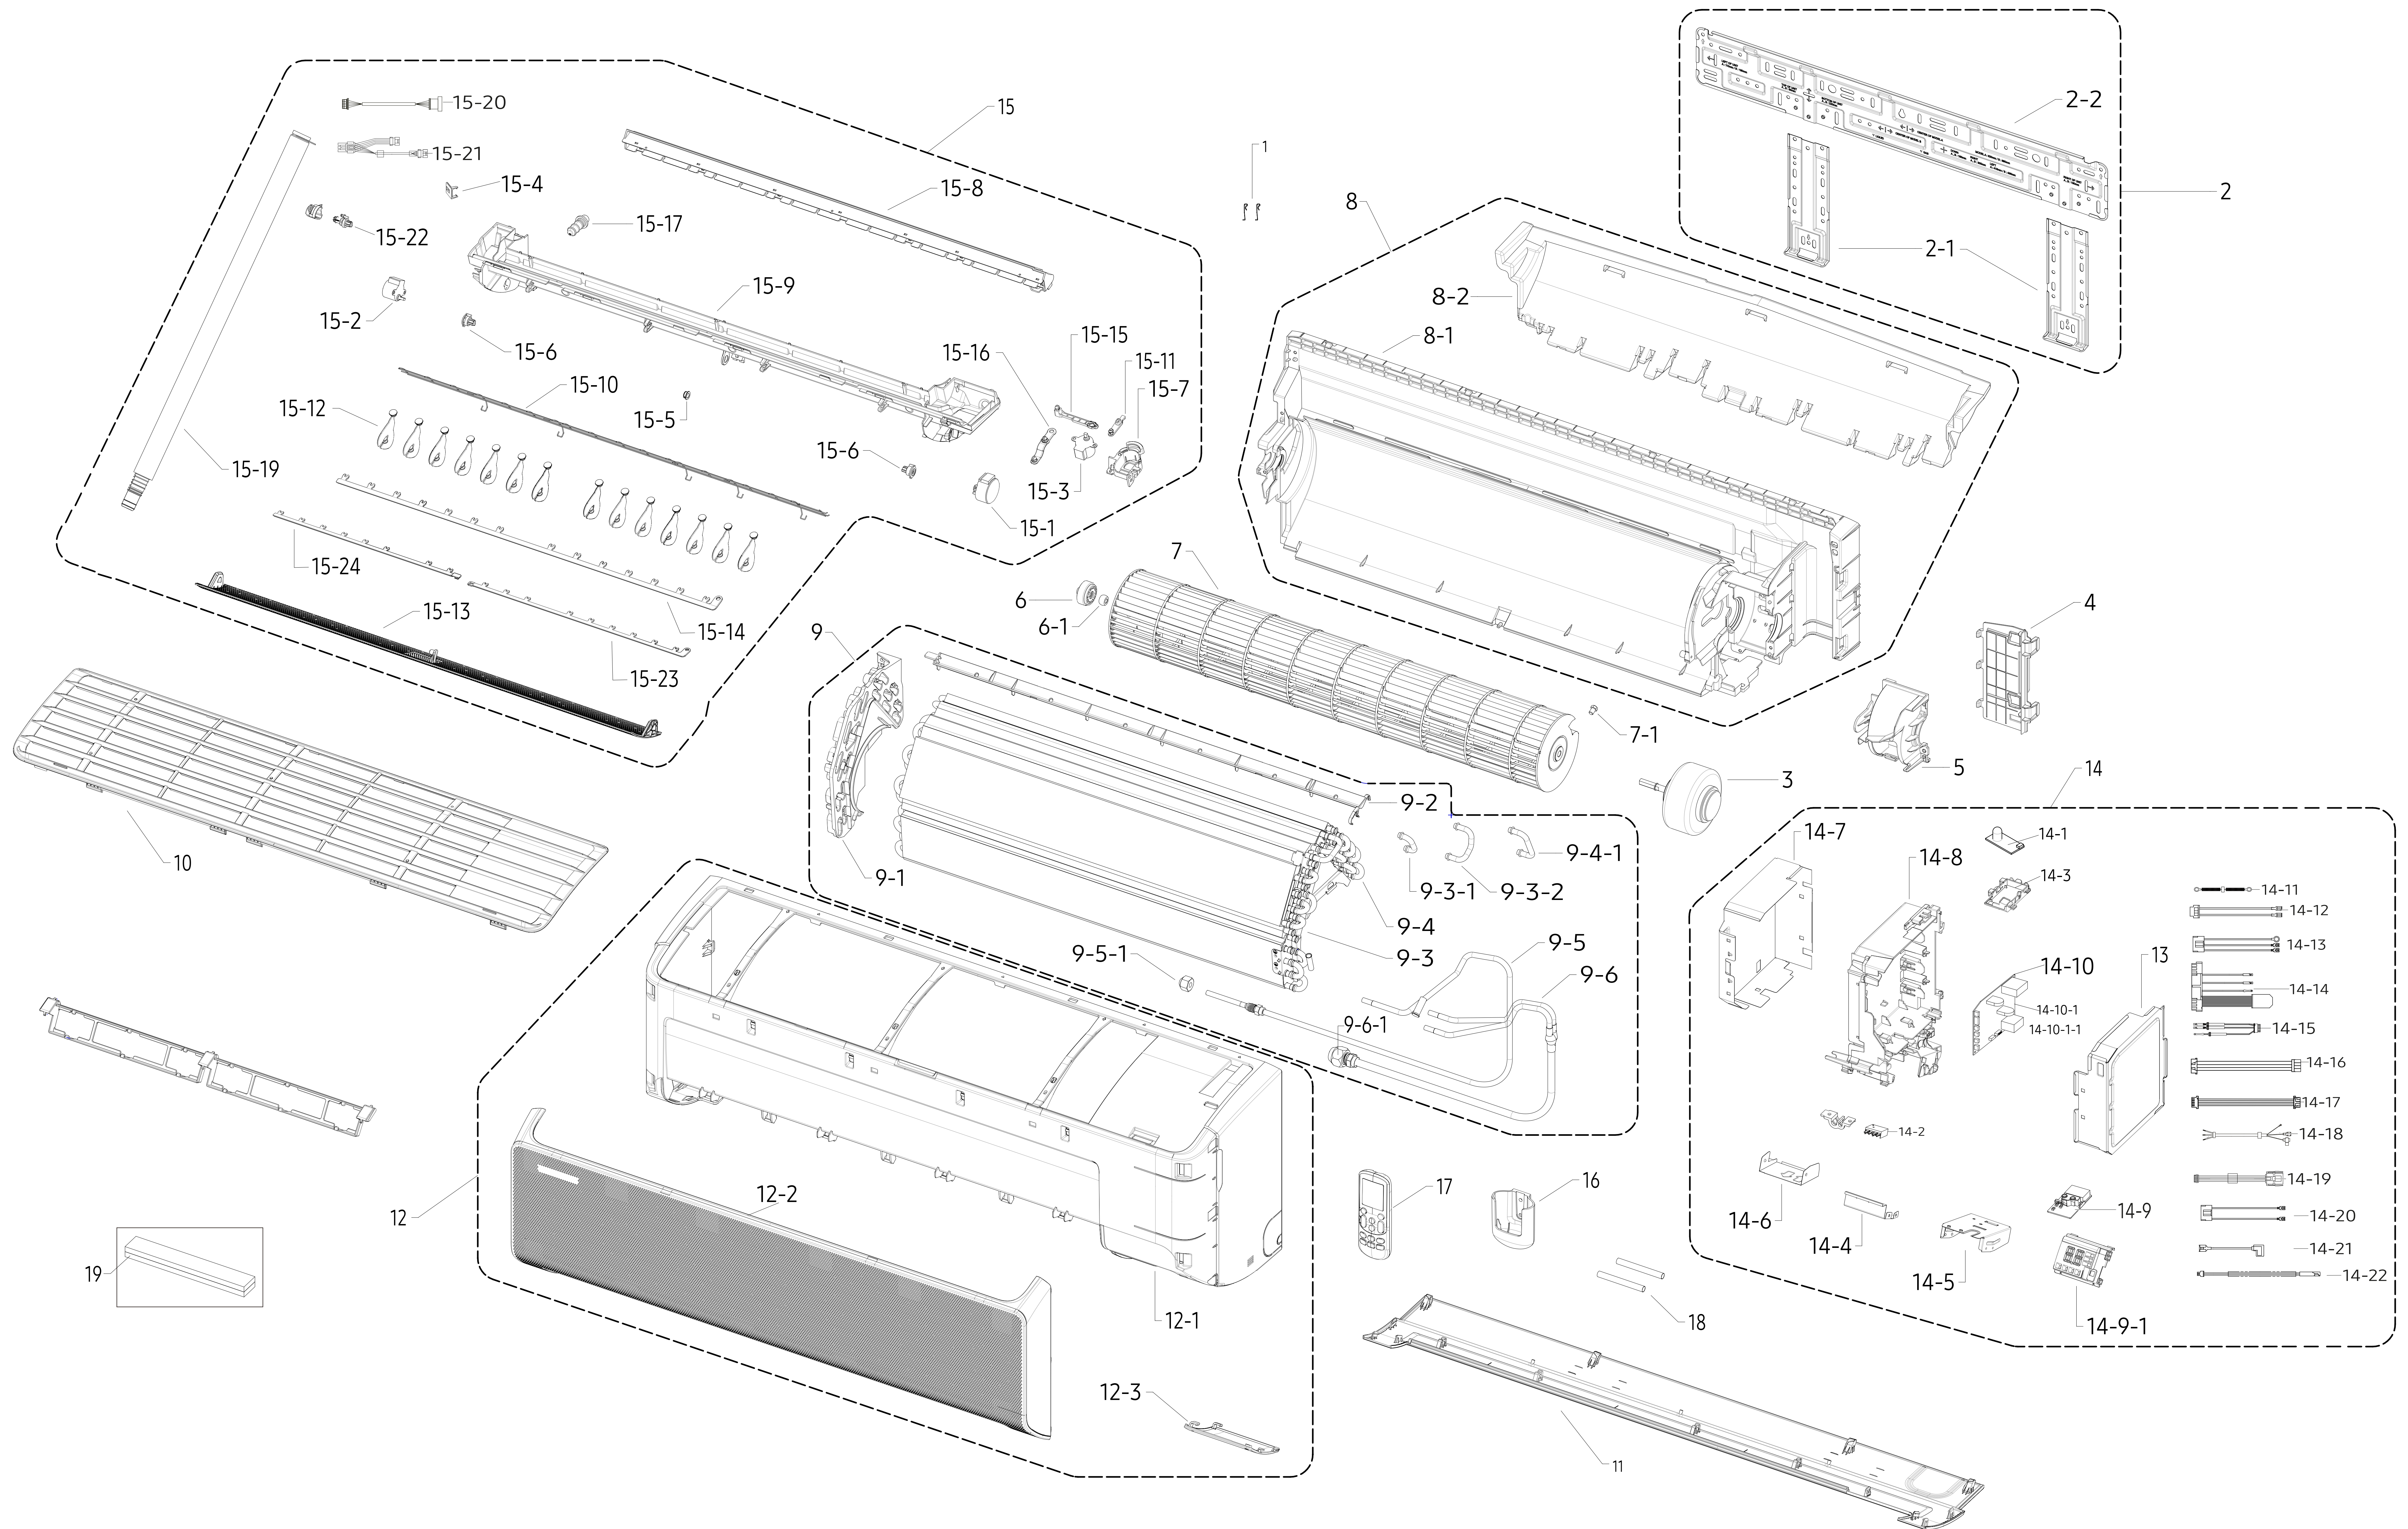

EXPLODED VIEW : INDOOR

■ Parts List

Exploded Views and Parts List

AR18TXEAAWKNEU

NO	Parts Code	품명	Spec.	수량	Service
1	DB67-60030A	SPRING-SENSOR	WW2-PJT,STS301,0.4,T0.4,W2.7	2	SA
2	DB90-11454A	ASSY HANGER	AR9500T,QMD RAC 3	1	SA
3	DB31-00637A	MOTOR BLDC FAN	RD-310-25-8B,1500,310V,1,27W	1	SA
4	DB90-11563A	ASSY HOLDER-PIPE	QMD RAC 3,HOLDER PIPE + FOAM PU	1	SA
6	DB94-00455B	ASSY-RUBBER BEARING	AR18MC5UDMCNNA,ASSY	1	SC
6-1	DB94-40007B	ASSY BEARING	G1-PJT,SSEC	1	SC
7	DB94-03085A	ASSY FAN CROSS	HAWAII PJT,P1106.5xL830.5	1	SA
8	DB94-07970A	ASSY BACK BODY	AR9500T,QMD RAC 3	1	SA
8-1	DB61-07420A	BODY BACK	HIPS,T2.2,BLACK,QMD RAC 3	1	SA
9	DB96-24847A	ASSY EVAP-TOTAL	S3-6,L825.5, 4BY4, EU	1	SA
9-2	DB63-04232A	COVER EVAP	AR9500T,PP,T1.8,BLACK,QMD RAC 3	1	SA
9-5-1	DB60-30010A	FASTENER-NUT FLARE	BRASS	1	SA
9-6	DB96-24863A	ASSY TUBE EVAP-OUT	S3-6, EU,1/2", CAP	1	SA
9-6-1	DB60-30010C	FASTENER-NUT FLARE	BRASS	1	SA
12	DB92-04824F	ASSY PANEL FRONT	GEO,DIT+Bixby,Option filter,QMD RAC3, WIND FREE	1	SA
12-1	DB64-03461A	PANEL FRONT	AR9500T, QMD RAC3, WIND-FREE,HIPS,XQ-83180,DA WHITE	1	SA
12-2	DB64-03472A	GRILLE INLET	AR9500T, QMD RAC3, WIND-FREE,,HIPS,T3,DA WHITE,XQ-83180	1	SA
12-3	DB93-17180B	ASSY DISPLAY	AR9500T,No hole, DIT+Bixby	1	SA
14-14	DB32-00272A	SENSOR HUMIDITY	5V,10-90%RH,AC,DLX,5%,600mm,28P	1	SA
14-2	DB37-00033A	TERMINAL BLOCK	DAF-4P-M,MELAMINE,300V,25A,58.7X36.4X22mm,D4,NO,4P,TAB-SCREW,1(L), 2(N), F1, F2	1	SA
14-8	DB61-07432A	CASE CONTROL-IN	AR9500T,ABS,L260,BLACK	1	SA
14-9	DB92-04833B	ASSY PCB DISPLAY	DISPLAY_DLX,QMD RAC AR9500T,84.5x50mm,-,-,-,WIFI,N,Standard	1	SA
14-9-1	DB61-07412A	CASE-LED	AR9500T, QMD RAC,HIPS,T1.8,L69,BLACK,8.8	1	SA
14-10	DB92-04839A	ASSY PCB MAIN	MAIN,QMD RAC AR9500T,142x121mm,220V-240V,5V,12V,17V,10W,PF1-RAC,485 INV,DLX,Y,SMPS,Standard	1	SA
14-11	DB93-14245D	ASSY CONNECTOR WIRE-EARTH	1,1015,16,YEL/GRN,ST710095-3,ST710095-3,-,380,-,-,-,EVA-PLATE,QMD RAC AR9500T,-	1	SA
14-12	DB93-17055B	ASSY CONNECTOR WIRE-COMM	2,1007,22,RED,SMH250-03L/RED,179973-1,-,270,PVC TUBE,200,-,-,PBA-TB,QMD RAC AR9500T,-	1	SA
14-13	DB93-17169A	ASSY CONNECTOR WIRE-POWER	3,1015,18,BRN,YH396-05VR/BLU,175022-1,ST710095-3,150,-,-,-,PBA-TB,QMD RAC AR9500T,-	1	SA
14-16	DB93-17178A	ASSY CONNECTOR WIRE-DC SIGNAL	14,2095,26,RED,SMH200-H14H3/WHT,SMH200-H14H3/WHT,-,600,-,-,-,PBA-PBA,QMD RAC AR9500T,-	1	SA
15	DB94-07997A	ASSY TRAY DRAIN	DA WHITE,QMD RAC 3,WIND FREE	1	SA
15-1	DB31-00370B	MOTOR STEP	35BYJ46-675,DC12V	1	SA
15-2	DB31-00371A	MOTOR STEP	1step 5.625"/64,DC12V,650gf.cm	1	SC
15-3	DB31-00695A	MOTOR STEP 2P	STEP MOTOR,DC12V,650gf.cm,E class,1W	1	SA
15-4	DB61-06989A	HOLDER WIRE	F11-RAC,HIPS,W16.5,L17,BLACK,HI650,MOTOR	1	SA
15-5	DB61-07418A	HINGE BLADE-A	AR9500,POM,T0.7,W10.1,F20-03	2	SA
15-6	DB61-07419A	HINGE BLADE-B	AR9500,POM,T0.7,W16.1,F20-03	2	SA
15-10	DB63-04249A	GUARD-SCREEN	AR9500T,MSWR,T1,BLACK,QMD3,L827.4	1	SA
15-11	DB66-01727A	LINK BLADE-C	A3050, F-RAC-04,POM,NATURAL	1	SA
15-23	DB66-02034A	LINK BLADE-A	AR9500,POM,L393.3,T2.2,BLACK,QMD RAC3	1	SA
15-12	DB66-02038A	BLADE V	AR9500,PP,T1.6,QMD RAC_NO WIND(AUTO)	17	SA
15-13	DB66-02042A	BLADE H	AR9500,ABS,T3.3,QMD RAC3_No WIND	1	SA
15-24	DB66-02047A	LINK BLADE-A	AR9500,POM,L416.4,T2.2,BLACK,QMD RAC3	1	SA
15-15	DB66-02048A	LINK BLADE-B	AR9500,POM,L63.9,T2.2,BLACK,QMD RAC3	1	SA
15-16	DB66-02049A	LINK BLADE-D	AR9500,POM,L66.8,T2.2,BLACK,QMD RAC	1	SA
15-17	DB73-00180A	RUBBER-CAP DRAIN	SS-PJT,EPDM,PM GRAY	1	SA
15-20	DB93-17189C	ASSY CONNECTOR WIRE	5,2095,26,RED,SMH200-H05H3/BLK,25045HP-05A/WHT,-,1200,-,-,-,PBA-STEP MOTOR,QMD RAC AR9500T,-	1	SA
15-19	DB94-02195B	ASSY DRAIN-HOSE	ALL,HOSE DRAIN L550mm	1	SA
16	DB61-06087A	HOLDER-REMOCON	DELUXE,HIPS,T2,DA WHITE,S834S1	1	SA
17	DB96-24901C	ASSY WIRELESS REMOCON	ARH-5202,20. QMD RAC WINDFREE GLOBAL,RS-3,ENGLISH,40.0*45.0,°C,RAC,Heat Pump,SAMSUNG	1	SA
19	DB94-08209A	ASSY FILTER	AR9500T,Tri-care	1	SA
18	DB81-01328A	INSULATION TUBE	PO,T0.5,W8,L70,BLACK	2	SA