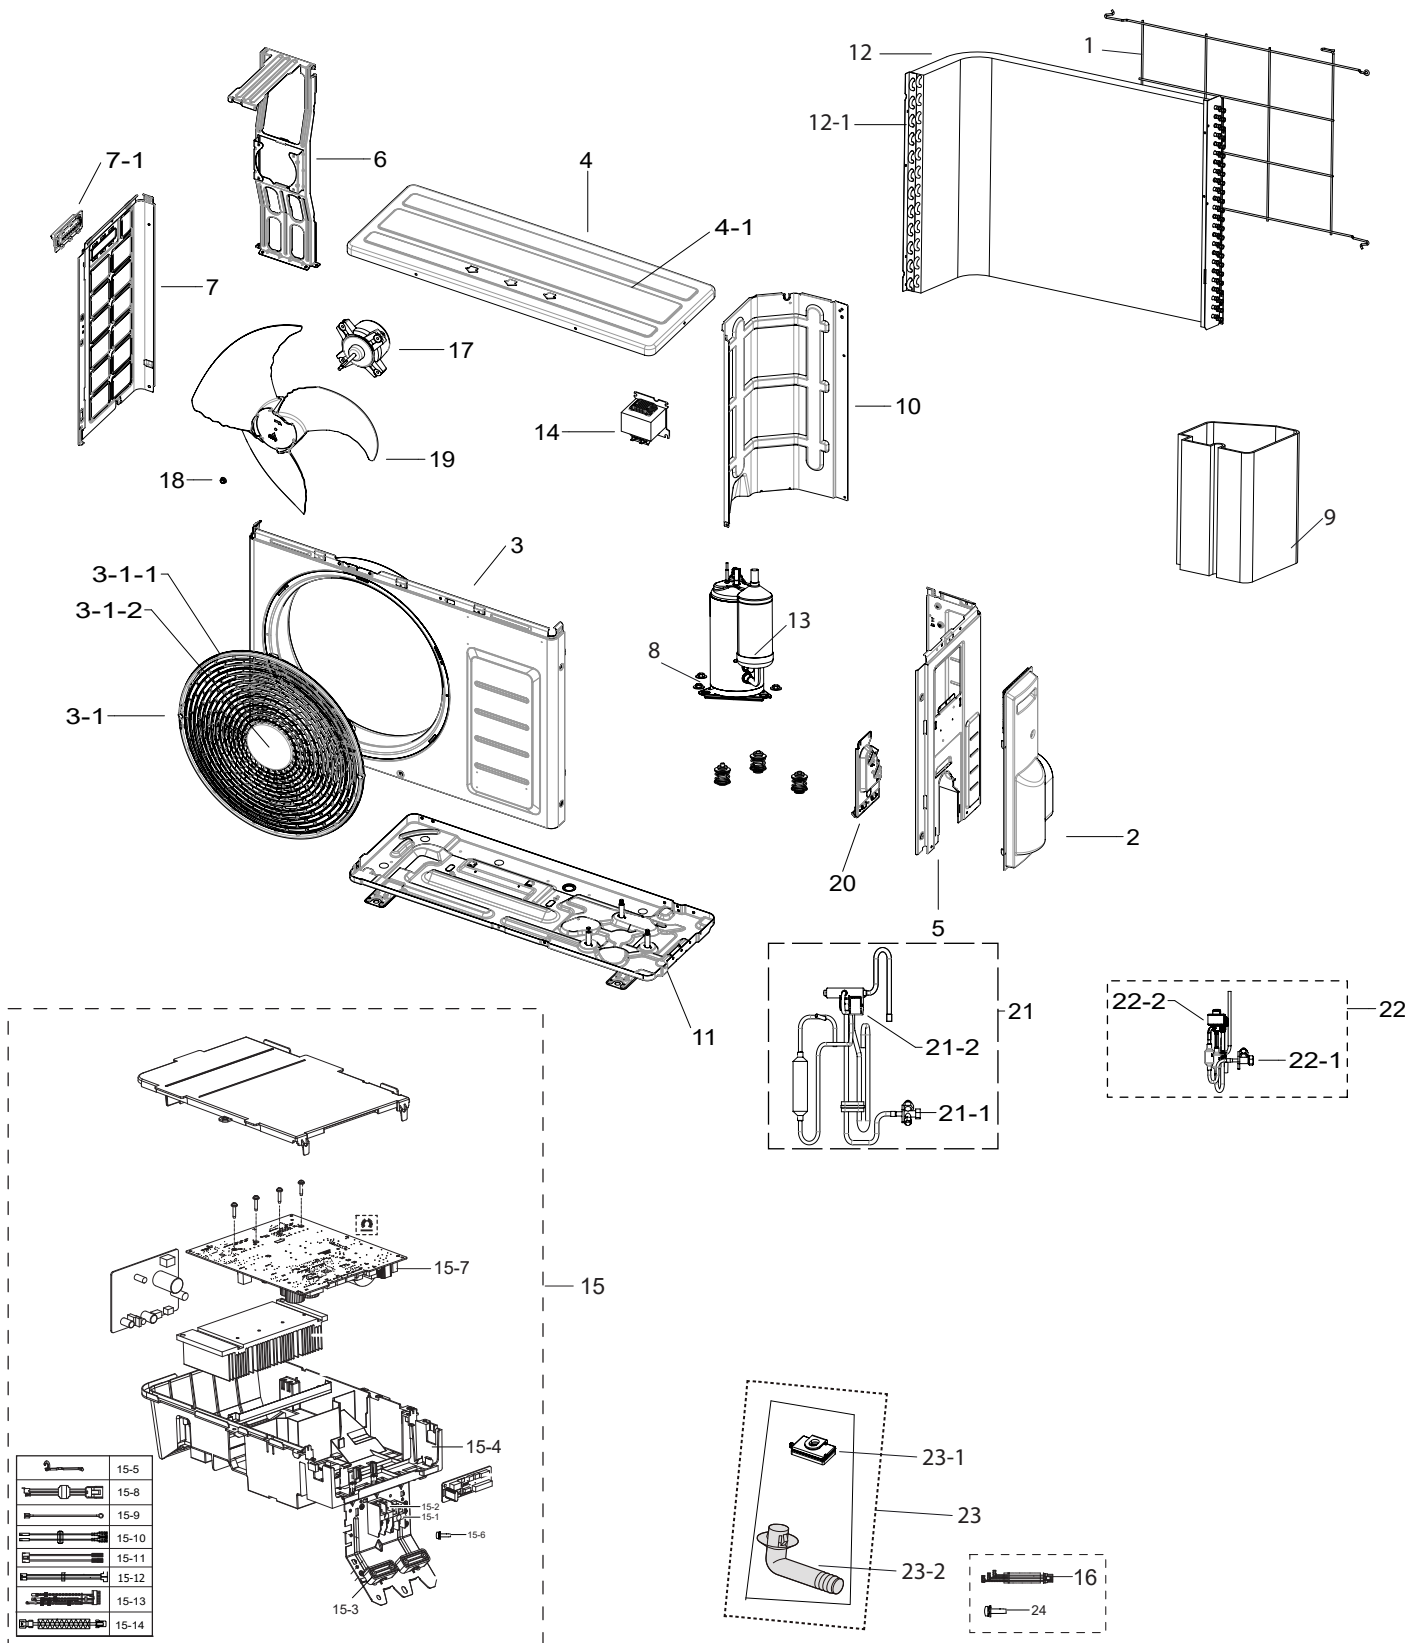

OUTDOOR UNIT

Parts List

AR09TXEAAWKXEU					
No.	Code No.	Description	Spec.	Q'ty	S/SNA
1	DB63-03873A	GUARD COND	F-XS-03,MSWR,T3,EARTH BROWN	1	SA
2	DB90-06381F	ASSY COVER-VALVE	NEW_WW,GY0108	1	SA
3-1	DB90-08047B	ASSY GUARD-FAN	N-WW	1	SA
3-1-1	DB62-02912T	SEAL-GUARD FAN	EXPORT ,LEX FOAM,WHITE,3,12,20,NON FLA	6	SA
3-1-2	DB63-03660A	GUARD FAN	AR12NVFPCWKXAZ,PP,T1,EARTH BROWN	1	SA
4	DB90-07738A	ASSY CABI TOP	F-XS-03_SI CHASSIS,ASSY	1	SA
4-1	DB64-02983B	CABINET TOP	N_SI,GI-SGCC,T0.7,3 Front holes	1	SA
5	DB90-07739J	ASSY CABI SIDE-RH	SSEC,NEW SI,ASSY	1	SA
6	DB90-07834A	ASSY BRACKET MOTOR	F-XS-03(NEW SI),SSEC	1	SA
7	DB90-08039A	ASSY CABI SIDE-LEFT	N-SI,A3050,F-XS-03,GI-SGCC	1	SA
7-1	DB64-00992C	HANDLE-LF	AR12NSPXWBWKXAZ,PP,T2,W113,L48,MT425,C	1	SA
8	DB60-30028A	NUT-FLANGE	HWH,M8,ZPC(WHT),SWRCH18A,P1.25/Wash	3	SA
9	DB63-02341A	FELT-COMP SIDE	FELT/PVC,T5+T1.6	1	SA
10	DB67-01402A	PARTITION	F-XS-03,GI-SGCC,T0.6	1	SA
11	DB90-07728A	ASSY BASE OUT	AR12FSSBWKXSA,SSEC	1	SA
12	DB96-23270A	ASSY COND BENDING	N_SI	1	SA
12-1	DB61-05340A	PLATE-COND LF	AQV12EWH,GI-SGCC,T0.7,SSEC	1	SA
13	UB1AR5090FE6TS	RCP,COMP,RCP,F,R32		1	-
14	DB27-00041B	COIL HARMONIC	5mH,94.5*94*55,10A,Screw	1	SA
15-1	DB65-00274A	TERMINAL BLOCK	TERMINAL BLOCK,Polycarbonate, Phenol,AC30	1	SA
15-2	DB37-00036A	TERMINAL BLOCK	2P(4SCREW),MELAMINE,600V,30A,30X47X26	1	SA
15-3	DB61-00250A	HOLDER-WIRE CLAMP	AF25M9970DBX,PA,-,-,-,-,BLACK,-,-,V-0,FR50,	2	SA
15-4	DB61-06722A	CASE CONTROL-OUT	ABS,T2,VICTORY GRAY,ABS2030	1	SA
15-5	DB81-00635A	SPRING ETC-SENSOR	DVM-SYSTEM,STS304,R2.5,R4.5,44,0.3,2.0,N	2	SA
15-6	DB91-00933A	ASSY-SCREW MACHINE	MH*, FJM,M3, L12	3	SA
15-7	DB92-04837D	ASSY MODULE	INVERTER,QMD RAC AR9500T,142x194mm,Y	1	SA
15-8	DB93-09497B	ASSY CONNECTOR WIRE	3,1015,16,RED,MG625040/WHT,DBT061-03P/	1	SA
15-9	DB93-12121B	ASSY CONNECTOR WIRE-EARTH WIRE	1,1015,18,YEL/GRN,173724-1,ST710197-2,-,2	1	SA
15-10	DB93-16371A	ASSY CONNECTOR WIRE-POWER	2,1015,16,BRN,175022-1,MG630591R/WHT,-,	1	SA
15-11	DB93-16402A	ASSY CONNECTOR WIRE-COMM	2,1007,22,RED,YH396-02V/RED,175020-1,-,25	1	SA
15-12	DB93-17175A	ASSY CONNECTOR WIRE-REACTOR	2,1015,16,WHT,MG630591R/WHT,MG633976	1	SA
15-13	DB95-05164A	ASSY THERMISTOR OUT	103AT,AC,200,10	1	SA
15-14	DB93-17177A	ASSY CONNECTOR WIRE-AC SIGNAL	2,1015,18,SKY,YH396-03VR/WHT,YH396-H03	1	SA
16	DB93-12849A	ASSY CONNECTOR WIRE	3,3343,16,YEL,MG610876/WHT,MG634833/W	1	SA
17	DB31-00642C	MOTOR BLDC FAN	RD-310-45-8B,310V,40W	1	SA
18	DB60-00437A	FASTENER-NUT FLANGE	SWRCH10A,14,1.2,6	1	SA
19	DB67-01407A	FAN PROPELLER	AR12NVFPCWKXAZ,PP+GF20%+PD20%,AR12	1	SA
20	DB61-04339C	BRACKET-VALVE	N-WW, N-SI,GI-SAZCC,T1,W94,Superdyma	1	SA
21	DB96-24875A	ASSY TUBE 4WAY	N-SI,20-RIH-15-R32,UB1AR5090,F&T 4-4-2,'3,	1	SA
21-1	DB62-09654A	VALVE SERVICE-SPINDLE	FLARE,R410A,9.52	1	SA
21-2	DB96-06998F	ASSY-SOLENOID COIL	WW3,SSEC	1	SA
22	DB96-24887B	ASSY TUBE EEV	N-SI,F&T 4-4-2,1.3C(R32),H/P	1	SA
22-1	DB62-09652A	VALVE SERVICE-SPINDLE	FLARE,R410A,6.35	1	SA
22-2	DB62-12213A	VALVE COIL EXPAN	DC12V,COIL,700,15.45,MOLDING	1	SA
23-1	DB67-01533A	RUBBER-LEG	All frame,NR,BLACK	4	SA
23-2	DB67-20011A	DRAIN-PLUG OUT	ASH-1814ER,PP,-,-,-,-,NATURAL,-,-,-	1	SA
24	6002-000481	SCREW-TAPPING	TH,+ ,NO,2S,M4.0,L12,NI PLT,SWRCH18A,Zn	25	SA