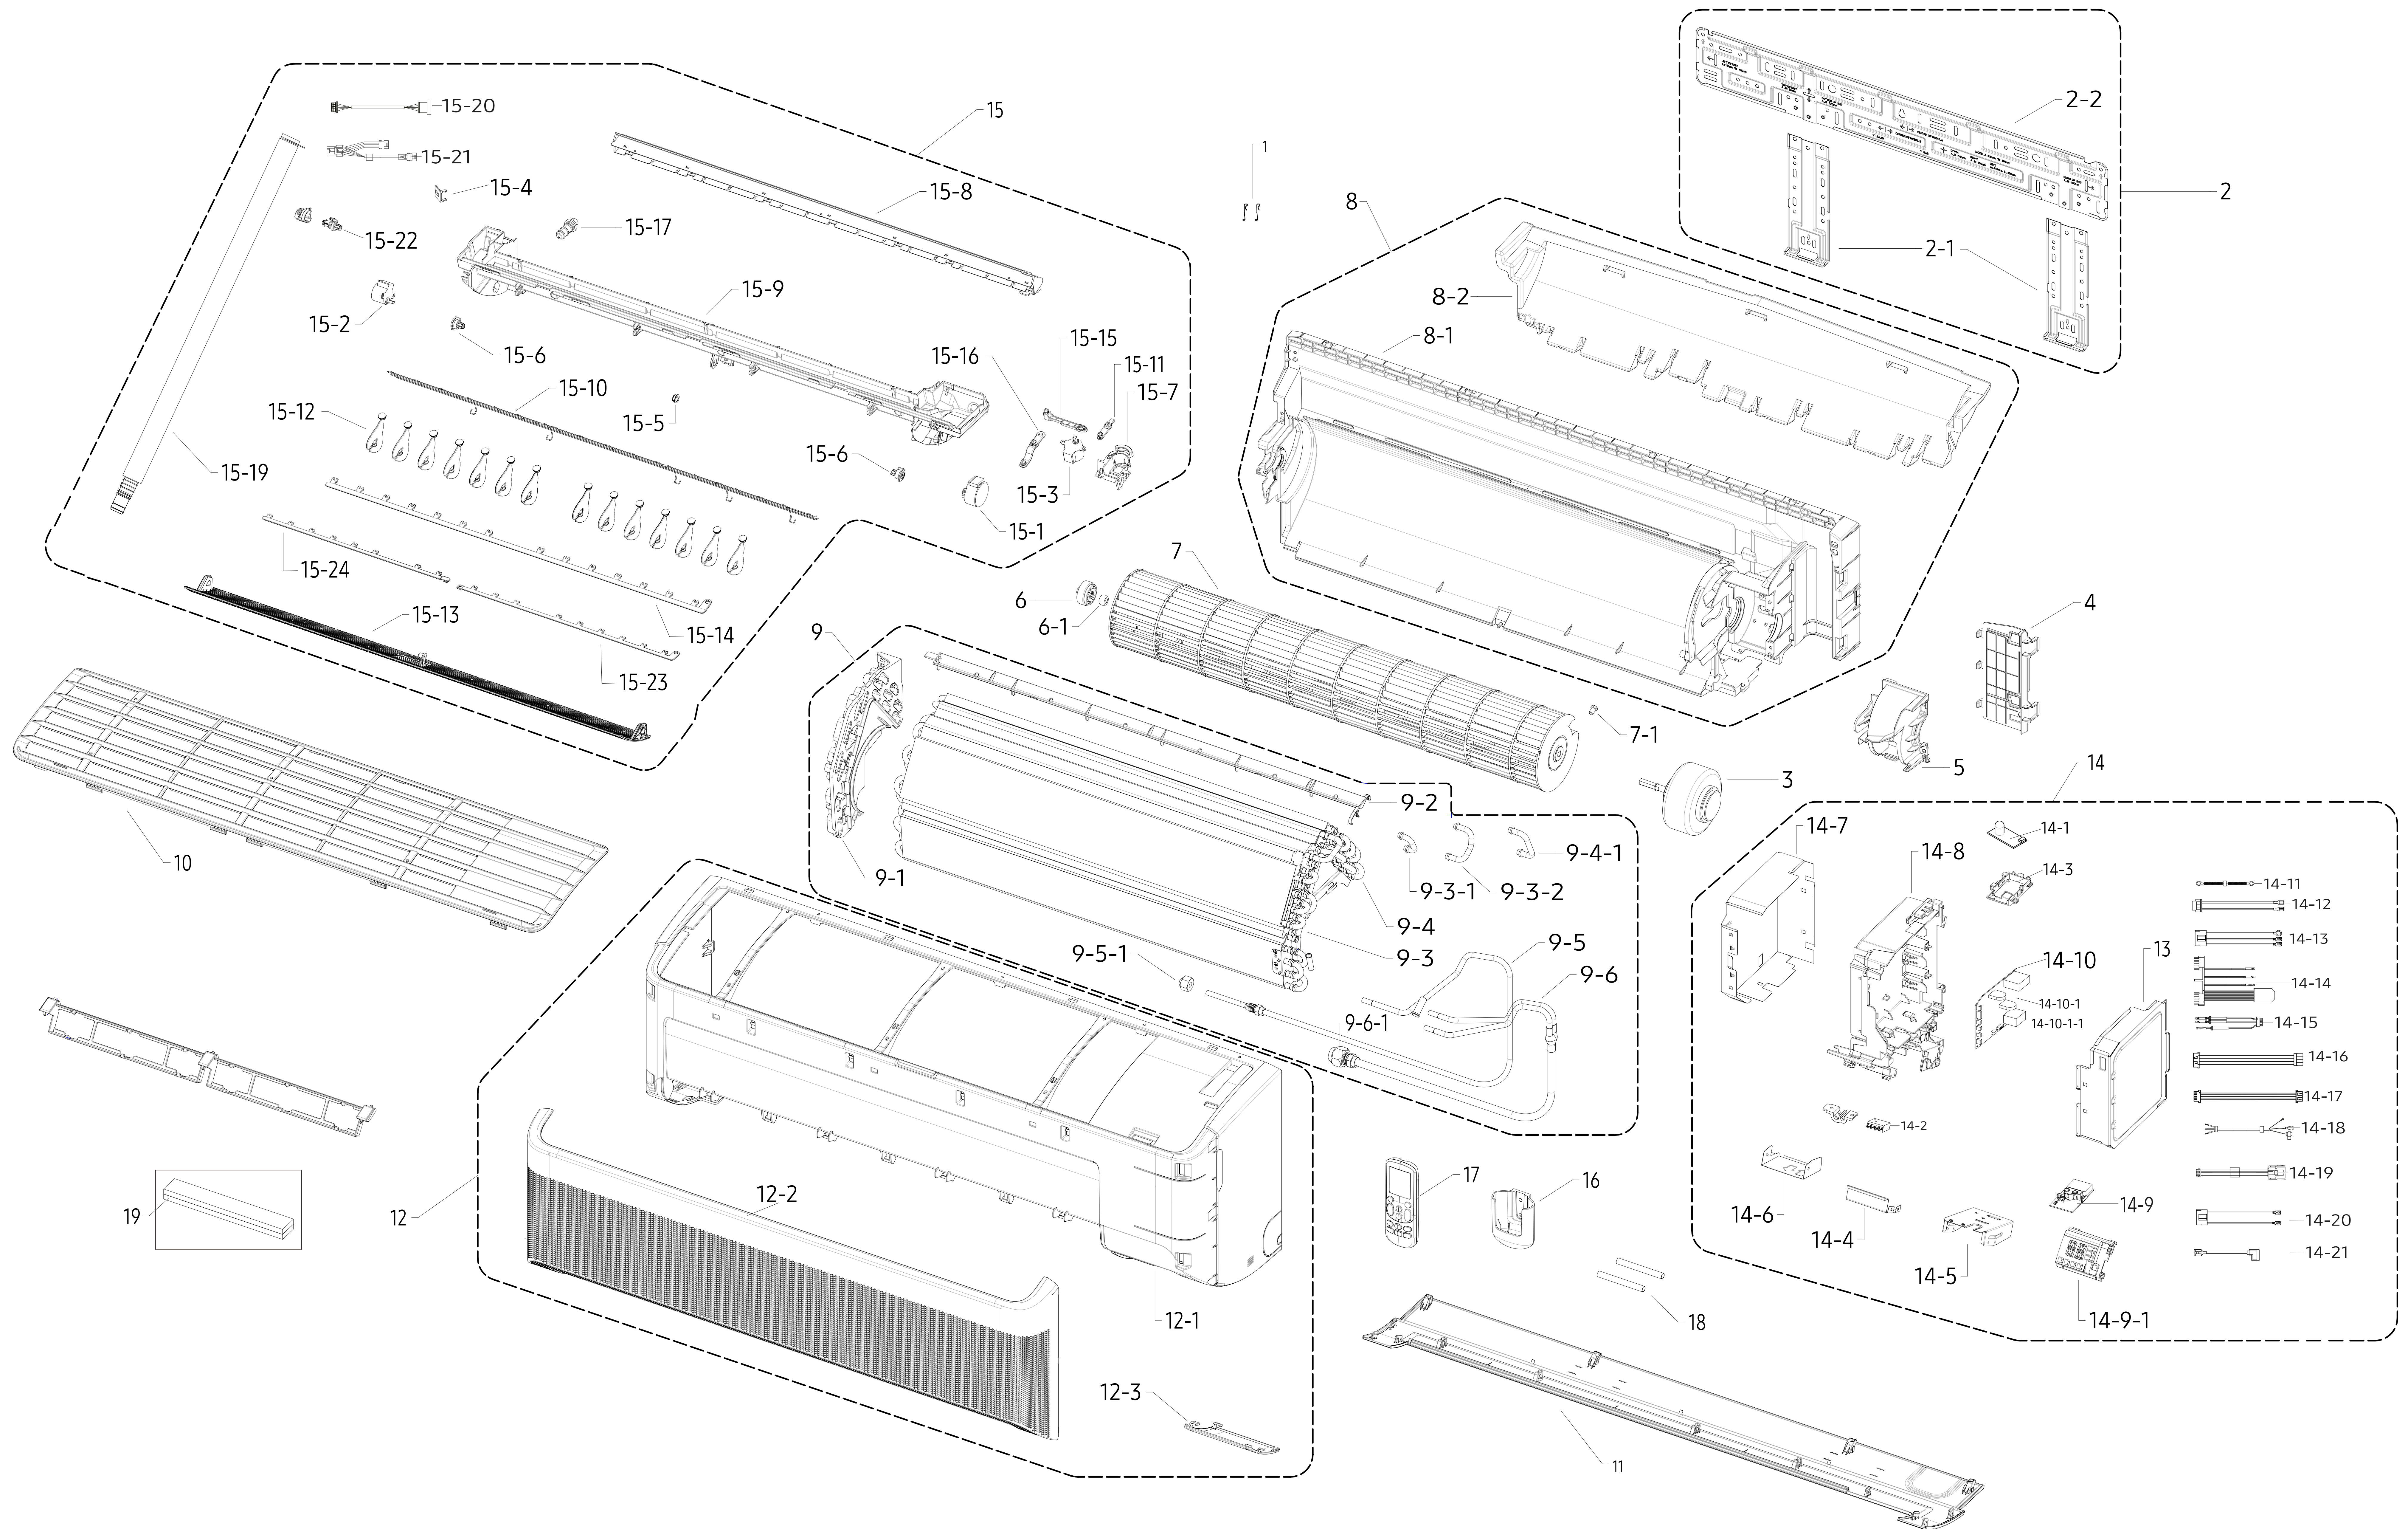

EXPLODED VIEW : INDOOR

AR09TXEAAWKNEU

NO	Parts Code	품명	Spec.	수량	Service
1	DB67-60030A	SPRING-SENSOR	WW2-PJT,STS301,0.4,T0.4,W2.7	2	SA
2	DB90-11453A	ASSY HANGER	AR9500T,QMD RAC 1, 2	1	SA
3	DB31-00636A	MOTOR BLDC FAN	RD-310-25-8A(AL),1500,310V,1,27W	1	SA
4	DB90-11563A	ASSY HOLDER-PIPE	QMD RAC 3,HOLDER PIPE + FOAM PU	1	SA
6	DB94-00455B	ASSY-RUBBER BEARING	AR18MC5UDMCNNA,ASSY	1	SC
6-1	DB94-40007B	ASSY BEARING	G1-PJT,SSEC	1	SC
8	DB94-07969A	ASSY BACK BODY	AR9500T,QMD RAC 2	1	SA
9	DB96-24852A	ASSY EVAP-TOTAL	S2-1,L660, 2BY2, EU	1	SA
9-2	DB63-04231A	COVER EVAP	AR9500T,PP,T1.8,BLACK,QMD RAC 2	1	SA
9-5-1	DB60-30010A	FASTENER-NUT FLARE	BRASS	1	SA
12	DB92-04822E	ASSY PANEL FRONT	GEO,DIT+Bixby,Option filter,QMD RAC2, WIND FREE	1	SA
12-1	DB64-03462A	PANEL FRONT	AR9500T, QMD RAC2, WIND-FREE,,HIPS,XQ-83180,DA WHITE	1	SA
12-2	DB64-03471A	GRILLE INLET	AR9500T, QMD RAC2, WIND-FREE,,HIPS,T3,DA WHITE,XQ-83180	1	SA
12-3	DB93-17180B	ASSY DISPLAY	AR9500T,No hole, DIT+Bixby	1	SA
14-14	DB32-00272A	SENSOR HUMIDITY	5V,10-90%RH,AC,DLX,5%,600mm,28P	1	SA
14-2	DB37-00033A	TERMINAL BLOCK	DAF-4P-M,MELAMINE,300V,25A,58.7X36.4X22mm,D4,NO,4P,TAB-SCREW,1(L), 2(N), F1, F2	1	SA
14-8	DB61-07432A	CASE CONTROL-IN	AR9500T,ABS,L260,BLACK	1	SA
14-9	DB92-04833B	ASSY PCB DISPLAY	DISPLAY_DLX,QMD RAC AR9500T,84.5x50mm,-,-,-,WIFI,N,Standard	1	SA
14-9-1	DB61-07412A	CASE-LED	AR9500T, QMD RAC,HIPS,T1.8,L69,BLACK,8.8	1	SA
14-10	DB92-04839A	ASSY PCB MAIN	MAIN,QMD RAC AR9500T,142x121mm,220V-240V,5V,12V,17V,10W,PF1-RAC,485 INV,DLX,Y,SMPS,Standard	1	SA
14-11	DB93-14245D	ASSY CONNECTOR WIRE-EARTH	1,1015,16,YEL/GRN,ST710095-3,ST710095-3,-,380,-,-,-,EVA-PLATE,QMD RAC AR9500T,-	1	SA
14-12	DB93-17055B	ASSY CONNECTOR WIRE-COMM	2,1007,22,RED,SMH250-03L/RED,179973-1,-,270,PVC TUBE,200,-,-,PBA-TB,QMD RAC AR9500T,-	1	SA
14-13	DB93-17169A	ASSY CONNECTOR WIRE-POWER	3,1015,18,BRN,YH396-05VR/BLU,175022-1,ST710095-3,150,-,-,-,PBA-TB,QMD RAC AR9500T,-	1	SA
14-16	DB93-17178A	ASSY CONNECTOR WIRE-DC SIGNA	14,2095,26,RED,SMH200-H14H3/WHT,SMH200-H14H3/WHT,-,600,-,-,-,PBA-PBA,QMD RAC AR9500T,-	1	SA
15	DB94-07996A	ASSY TRAY DRAIN	DA WHITE,QMD RAC 2,WIND FREE	1	SA
15-1	DB31-00370B	MOTOR STEP	35BYJ46-675,DC12V	1	SA
15-2	DB31-00371A	MOTOR STEP	1step 5.625°/64,DC12V,650gf.cm	1	SC
15-3	DB31-00695A	MOTOR STEP 2P	STEP MOTOR,DC12V,650gf.cm,E class,1W	1	SA
15-5	DB61-07418A	HINGE BLADE-A	AR9500,POM,T0.7,W10.1,F20-03	1	SA
15-6	DB61-07419A	HINGE BLADE-B	AR9500,POM,T0.7,W16.1,F20-03	2	SA
15-10	DB63-04250A	GUARD-SCREEN	AR9500T,MSWR,T1,BLACK,QMD2,L660.4	1	SA
15-11	DB66-01727A	LINK BLADE-C	A3050, F-RAC-04,POM,NATURAL	1	SA
15-12	DB66-02038A	BLADE V	AR9500,PP,T1.6,QMD RAC_NO WIND(AUTO)	14	SA
15-13	DB66-02043A	BLADE H	AR9500,HIPS,T3.3,QMD RAC2_No WIND	1	SA
15-14	DB66-02046A	LINK BLADE-A	AR9500,POM,L640.9,T2.2,BLACK,QMD RAC2	1	SA
15-15	DB66-02048A	LINK BLADE-B	AR9500,POM,L63.9,T2.2,BLACK,QMD RAC3	1	SA
15-16	DB66-02049A	LINK BLADE-D	AR9500,POM,L66.8,T2.2,BLACK,QMD RAC	1	SA
15-17	DB73-00180A	RUBBER-CAP DRAIN	SS-PJT,EPDM,PM GRAY	1	SA
15-20	DB93-17189B	ASSY CONNECTOR WIRE	5,2095,26,RED,SMH200-H05H3/BLK,25045HP-05A/WHT,-,1100,-,-,-,PBA-STEP MOTOR,QMD RAC AR9500T,-	1	SA
15-19	DB94-02195B	ASSY DRAIN-HOSE	ALL,HOSE DRAIN L550mm	1	SA
16	DB61-06087A	HOLDER-REMOCON	DELUXE,HIPS,T2,DA WHITE,S834S1	1	SA
17	DB96-24901C	ASSY WIRELESS REMOCON	ARRH-5202.20. QMD RAC WINDFREE GLOBAL,RS-3,ENGLISH,40.0*45.0,°C,RAC,Heat Pump,SAMSUNG	1	SA
19	DB94-08209A	ASSY FILTER	AR9500T,Tri-care	1	SA
18	DB81-01328A	INSULATION TUBE	PO,T0.5,W8,L70,BLACK	2	SA